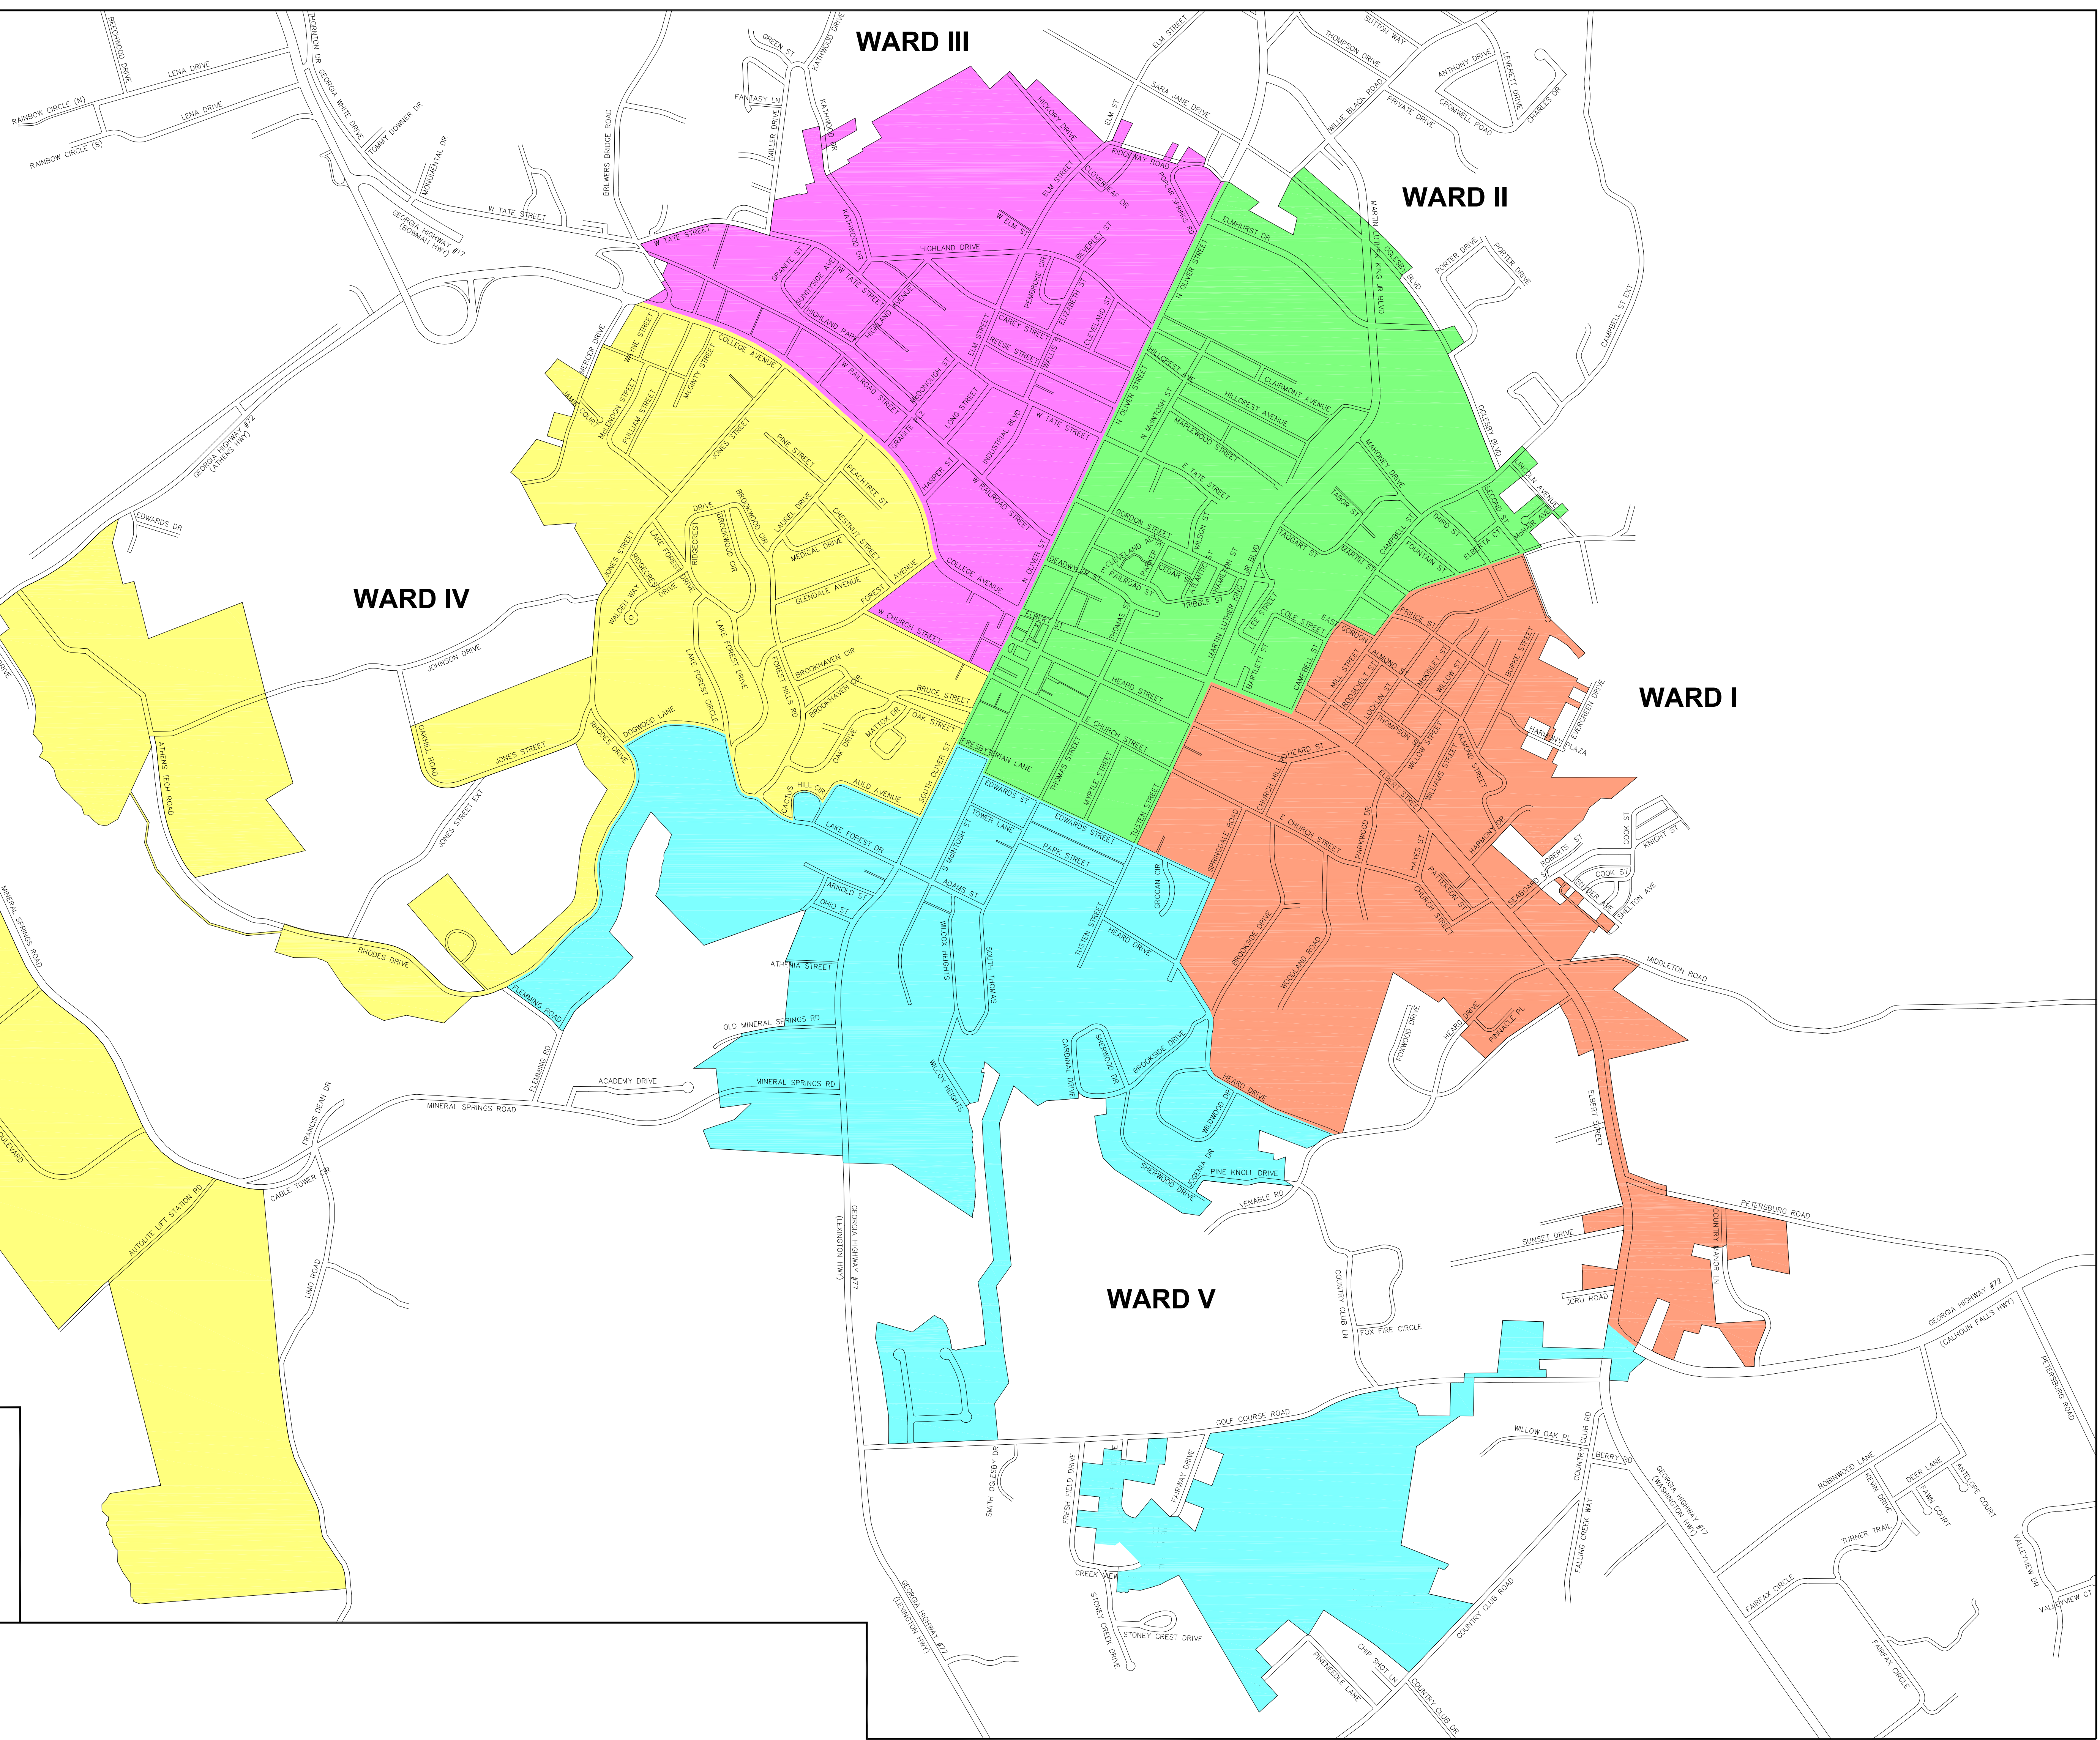

CITY OF
ELBERTON, GEORGIA
WARD MAP
AS ADOPTED 1984
AMENDED JULY, 2021

WARD III

WARD II

WARD I

WARD IV

WARD V